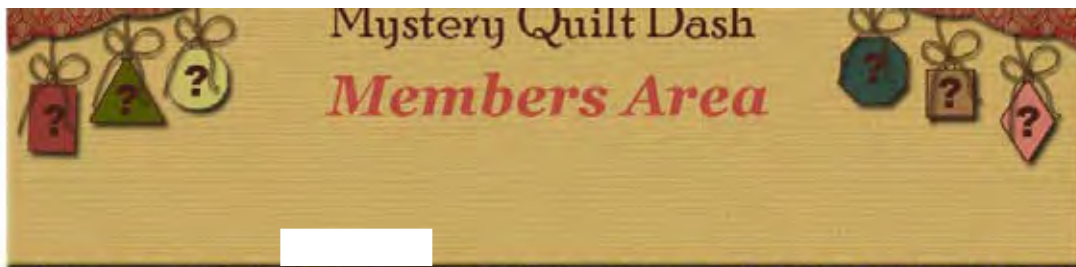

**Please Note: The Mystery Quilt Dash Shop links will NOT be live until the starting date of the Dash you've joined.**

Start Date: 03/02/2009

Stop Date: 03/12/2009

Shop Joined: 02/19/2009

This is the "found" creative image you are looking for in the quilt shops.

This page will show you what you're searching for.

The FOUND icon!

When the Quilt Block Dash begins, there will be a list of shops, directly underneath that FOUND icon.

[Dashboard](#) | [MemberAccount](#) | [Logout](#)

Member: **Karen Gass** (ID: 2418d845b4)

Declared Mystery Quilt Dash: **Mystery Quilt Dash #1**

Thrilling Quilted Excitement Awaits You with this Vibrant Mystery Quilt Dash!

**Please Note: The Mystery Quilt Dash Shop links will NOT be live until the starting date of the Dash you've joined.**